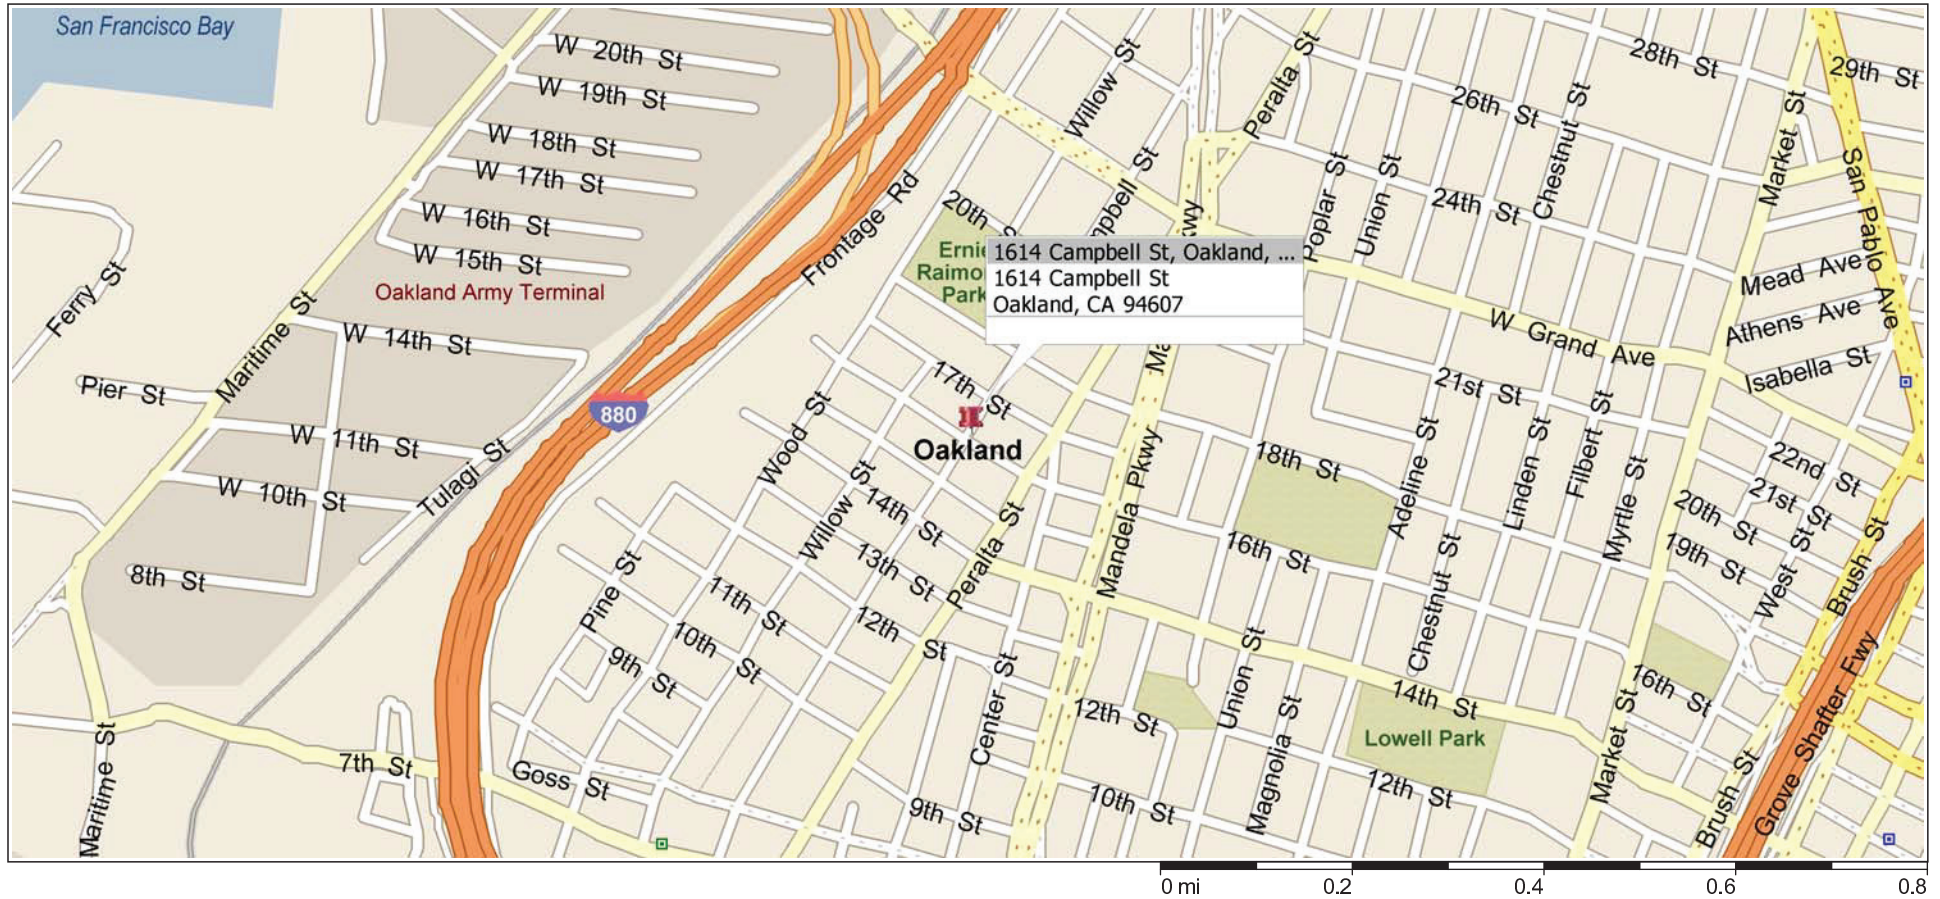

# Oakland, California, United States

561 - 1614 CAMPBELL STREET - OAKLAND

TAKE 24 WEST TO 980 WEST, EXIT AT 18th ST, TURN LEFT ONTO BRUSH ST, TURN RIGHT ONTO 14th ST/  
INTERNATIONAL DR, TURN RIGHT CAMPBELL ST, JOB SITE AT 1614 CAMPBELL ST.