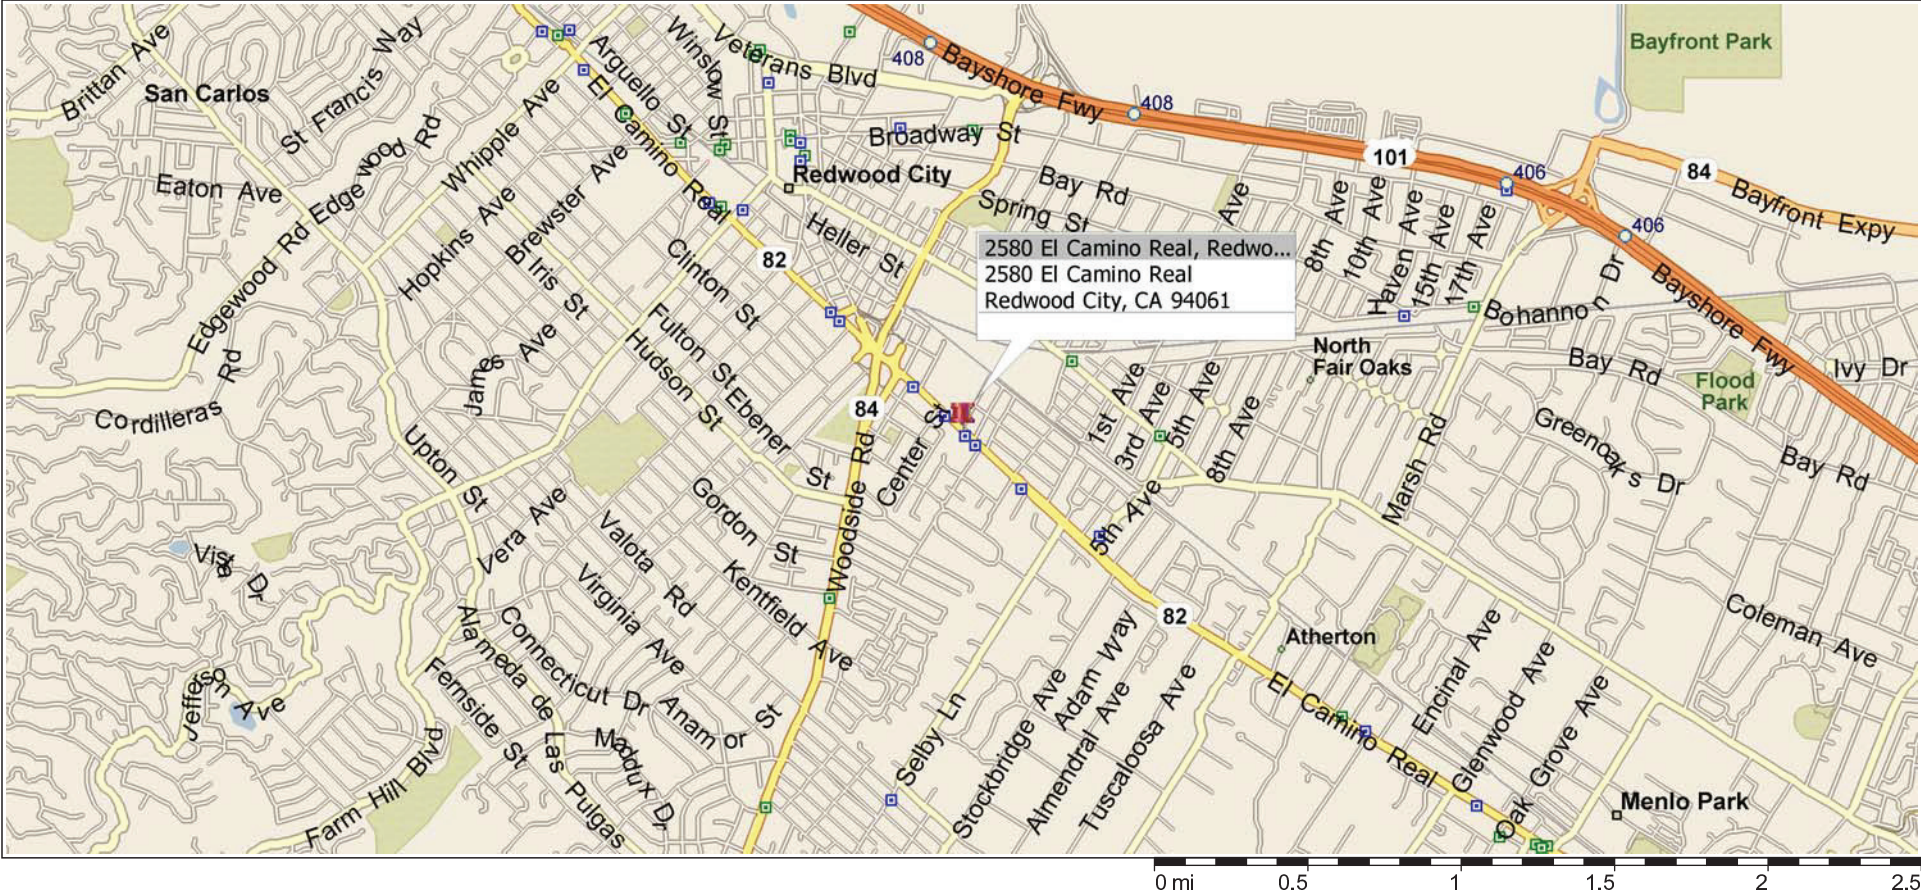

California, United States, North America

560 - 2580 EL CAMINO REAL - REDWOOD CITY

TAKE THE SAN MATEO BRIDGE/92 WEST TO 101 SOUTH TO 84 WEST, TURN RIGHT ONTO WOODSIDE RD/ CA-84 WEST, TAKE RAMP TOWARDS CA-82S/ EL CAMINO REAL SOUTH, TURN RIGHT ONTO REDWOOD DR, TURN RIGHT ONTO EL CAMINO REAL /CA-82S, JOB SITE AT 2580 EL CAMINO REAL.

Copyright © and (P) 1988–2009 Microsoft Corporation and/or its suppliers. All rights reserved. <http://www.microsoft.com/streets/>
 Certain mapping and direction data © 2009 NAVTEQ. All rights reserved. The Data for areas of Canada includes information taken with permission from Canadian authorities, including: © Her Majesty the Queen in Right of Canada, © Queen's Printer for Ontario. NAVTEQ and NAVTEQ ON BOARD are trademarks of NAVTEQ. © 2009 Tele Atlas North America, Inc. All rights reserved. Tele Atlas and Tele Atlas North America are trademarks of Tele Atlas, Inc. © 2009 by Applied Geographic Systems. All rights reserved.