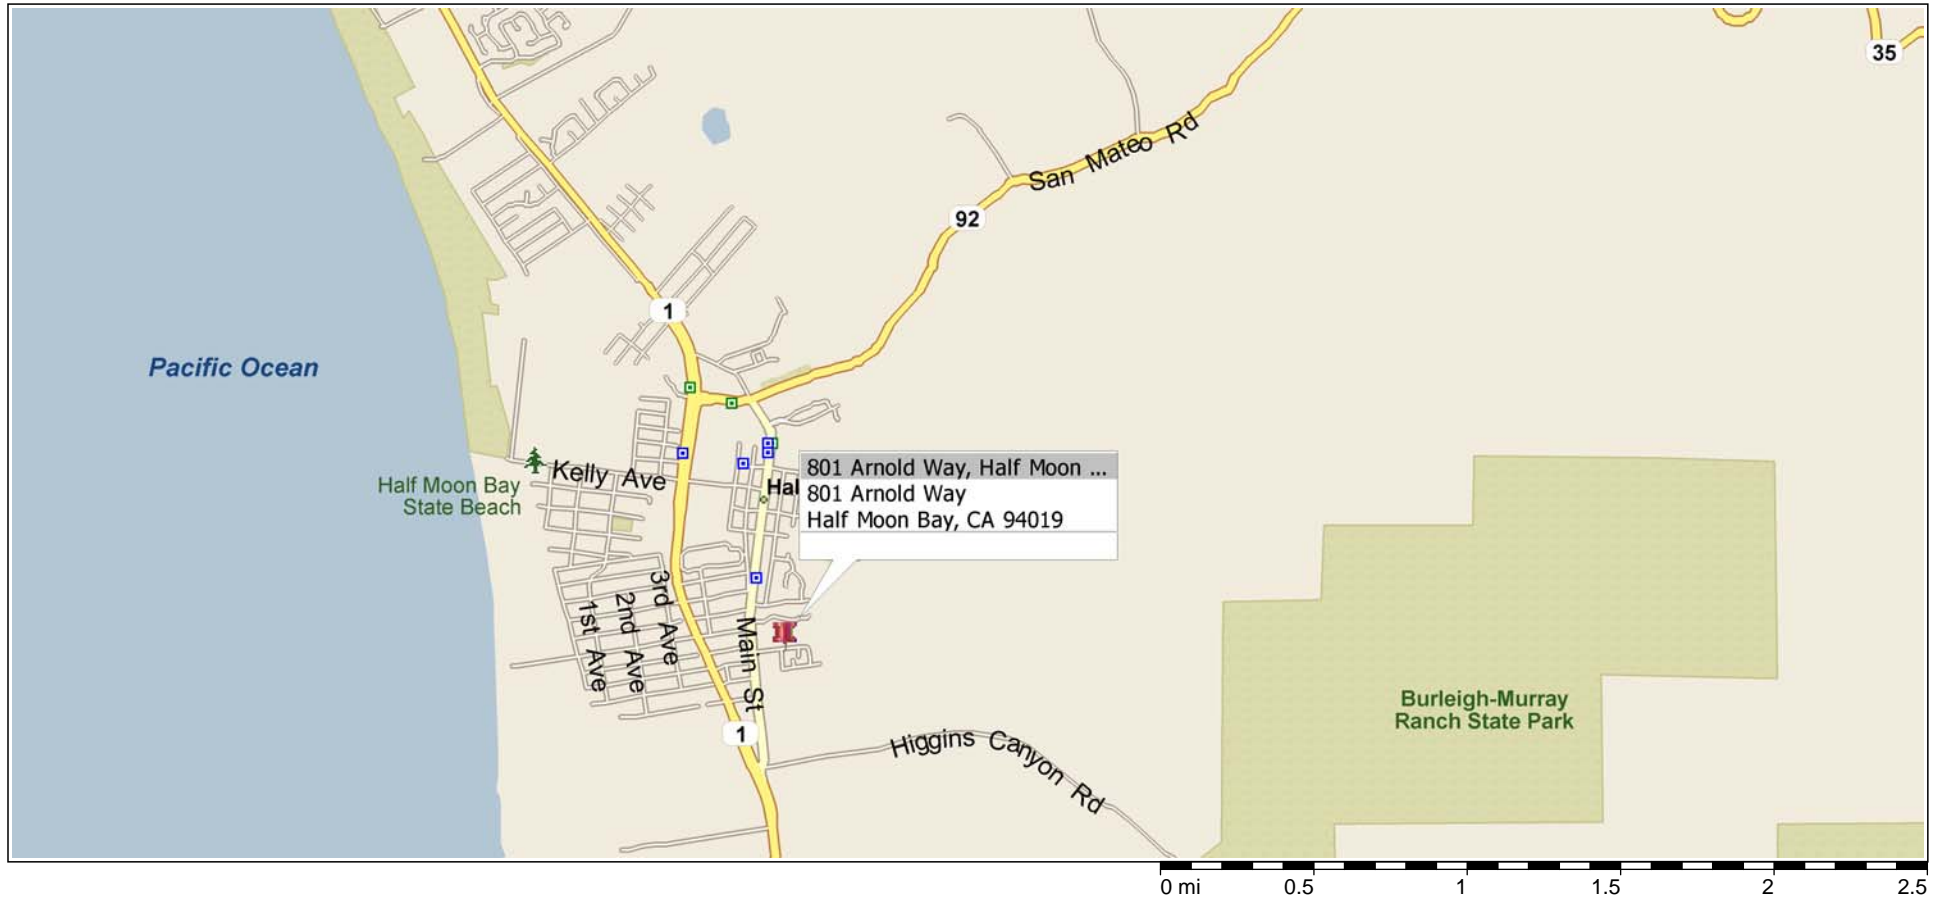

Half Moon Bay, California, United States

558 - HALF MOON VILLAGE SENIOR HOUSING - HALF MOON BAY

TAKE THE SAN MATEO BRIDGE/92 WEST, TURN LEFT ONTO MAIN ST, TURN LEFT ONTO ARNOLD WAY, JOB SITE AT 801 ARNOLD WAY.