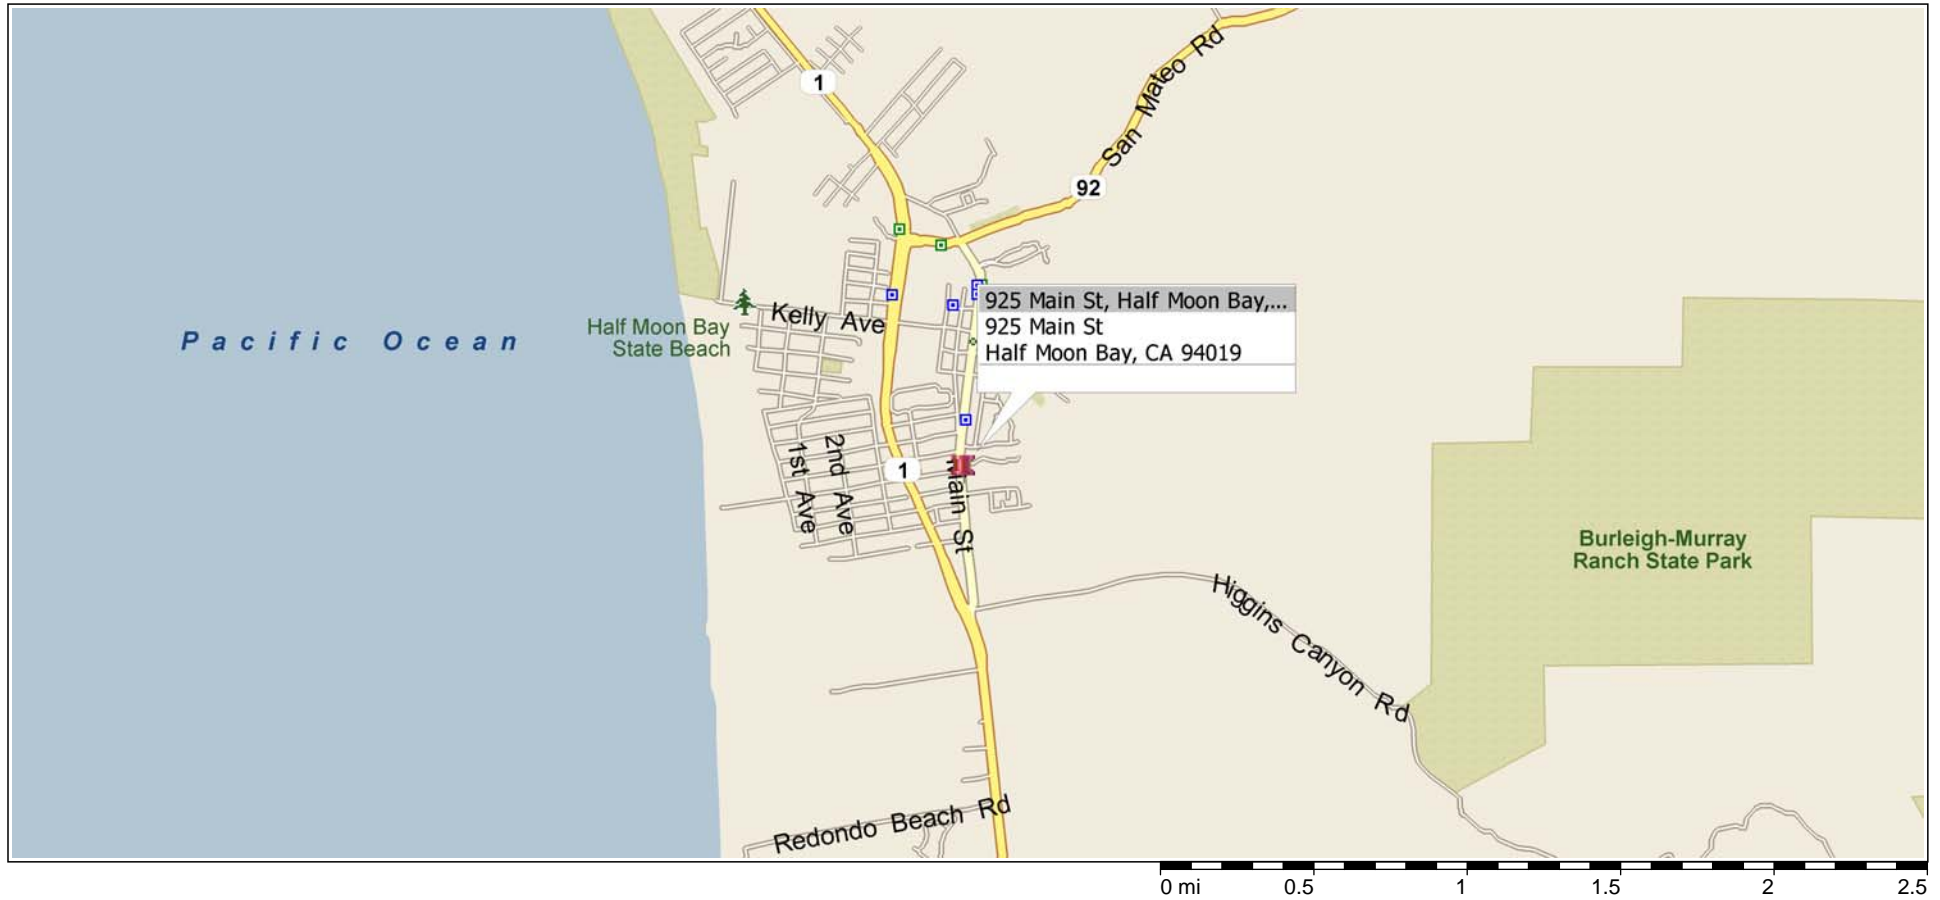

# Half Moon Bay, California, United States

## 557 - COASTSIDE SENIOR HOUSING - HALF MOON BAY

TAKE THE SAN MATEO BRIDGE/92 WEST, STAY ON 92 WEST TOWARDS HALF MOON BAY, TURN LEFT ONTO MAIN ST, JOB SITE AT 925 MAIN ST ON THE LEFT.