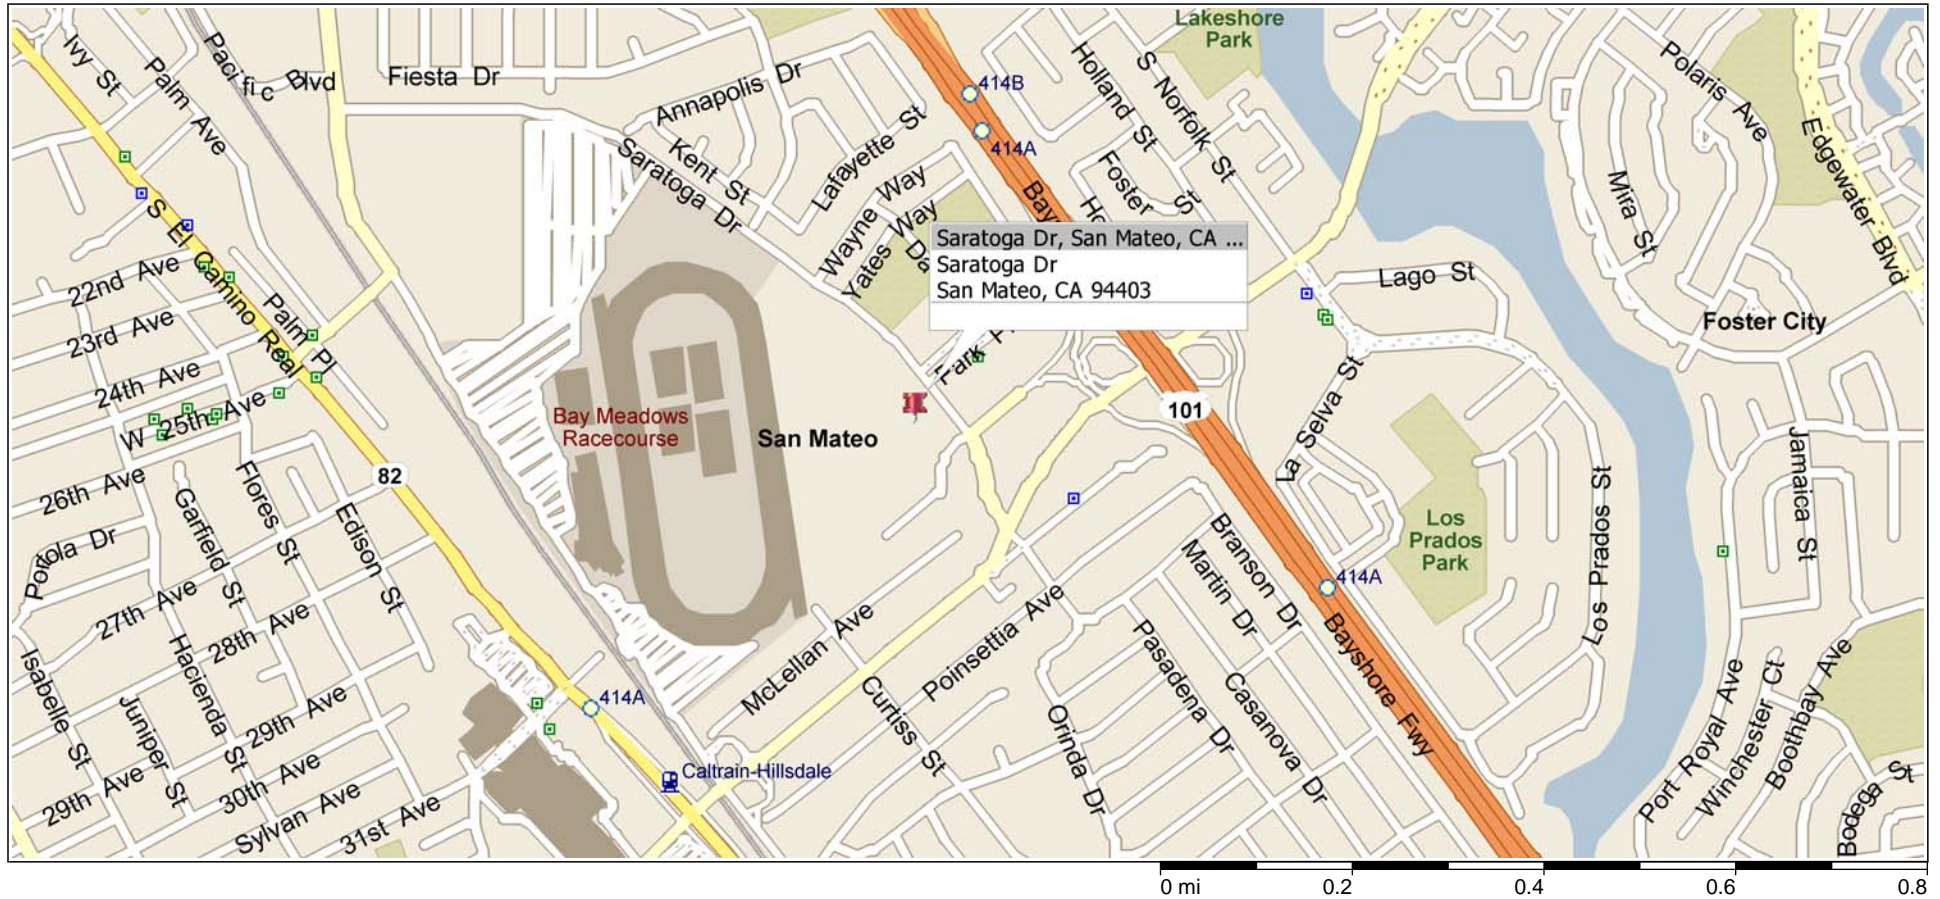

Foster City, California, United States

556 - AMELIA-BAY MEADOWS - SAN MATEO

TAKE THE SAN MATEO BRIDGE(92 WEST), STAY ON 92 WEST, EXIT AT DELAWARE ST, TURN RIGHT ONTO DELAWARE ST, JOB SITE ABOUT 3/4 OF A MILE ON THE LEFT.