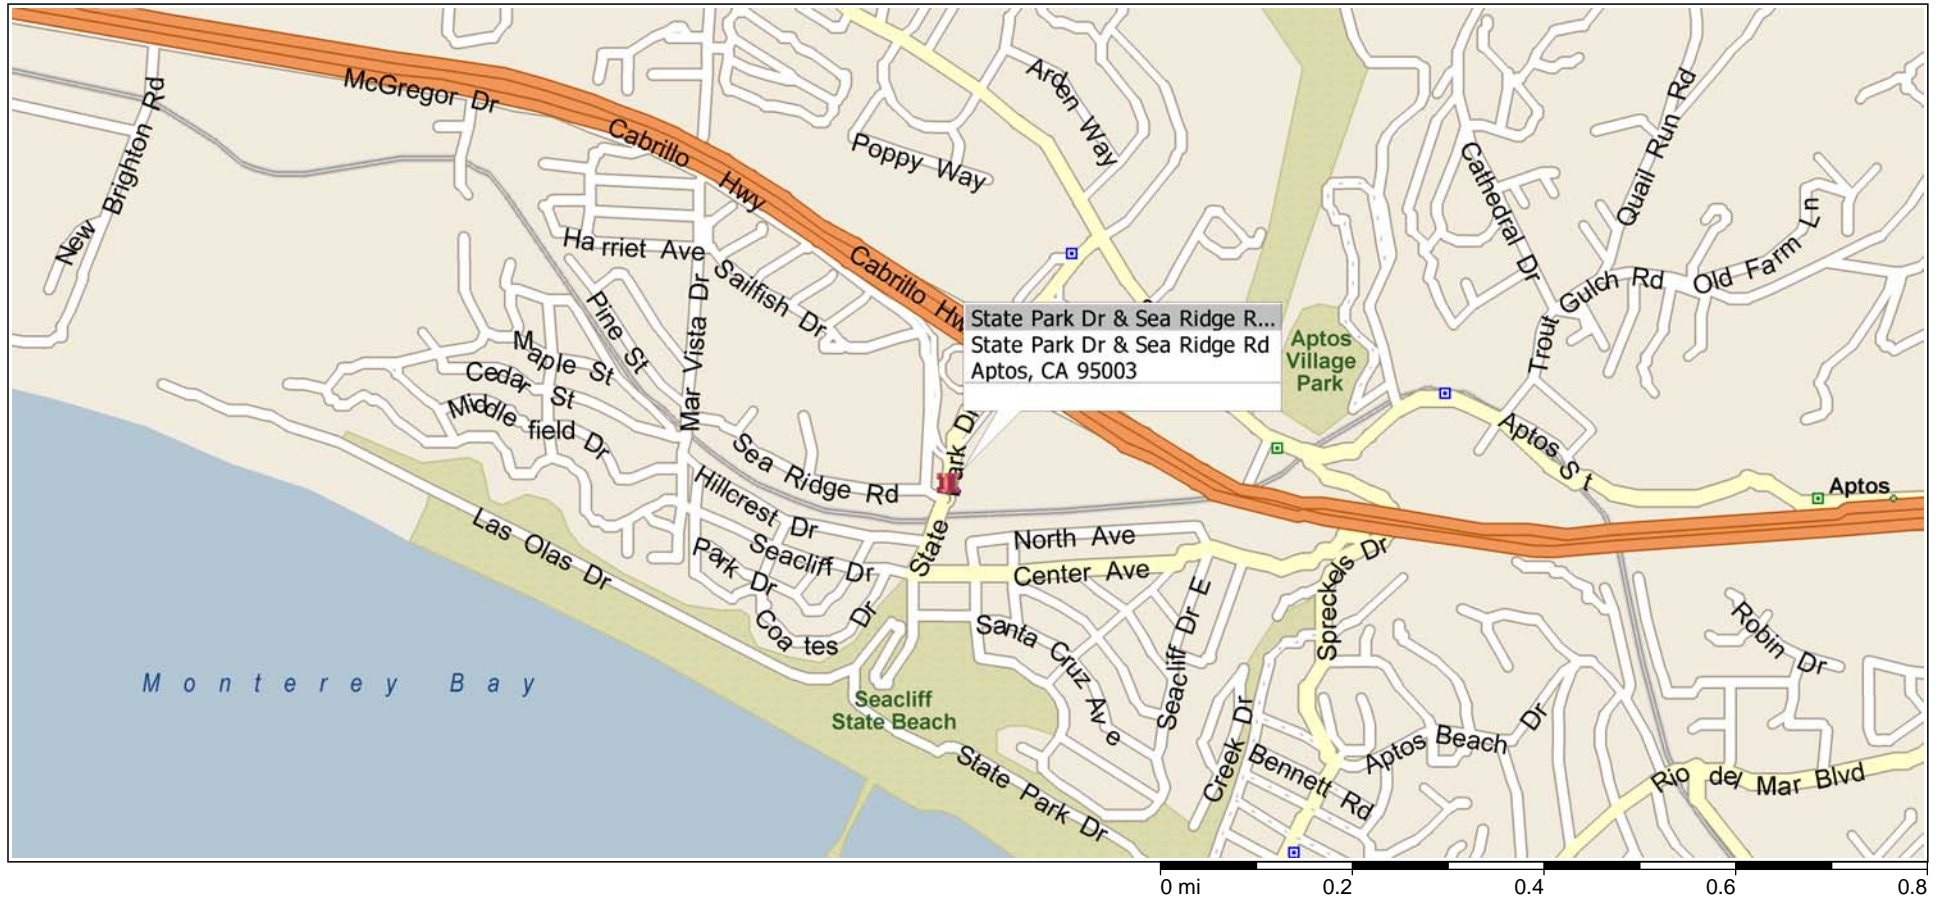

California, United States, North America

554 CANTEBURY PARK - APTOS

TAKE 880 SOUTH TO 17 SOUTH TO 1 SOUTH, EXIT AT STATE PARK DR, TURN RIGHT, TURN RIGHT ONTO SEA RIDGE RD. JOB SITE AT THE CORNER OF SEA RIDGE RD & STATE PARK DR.