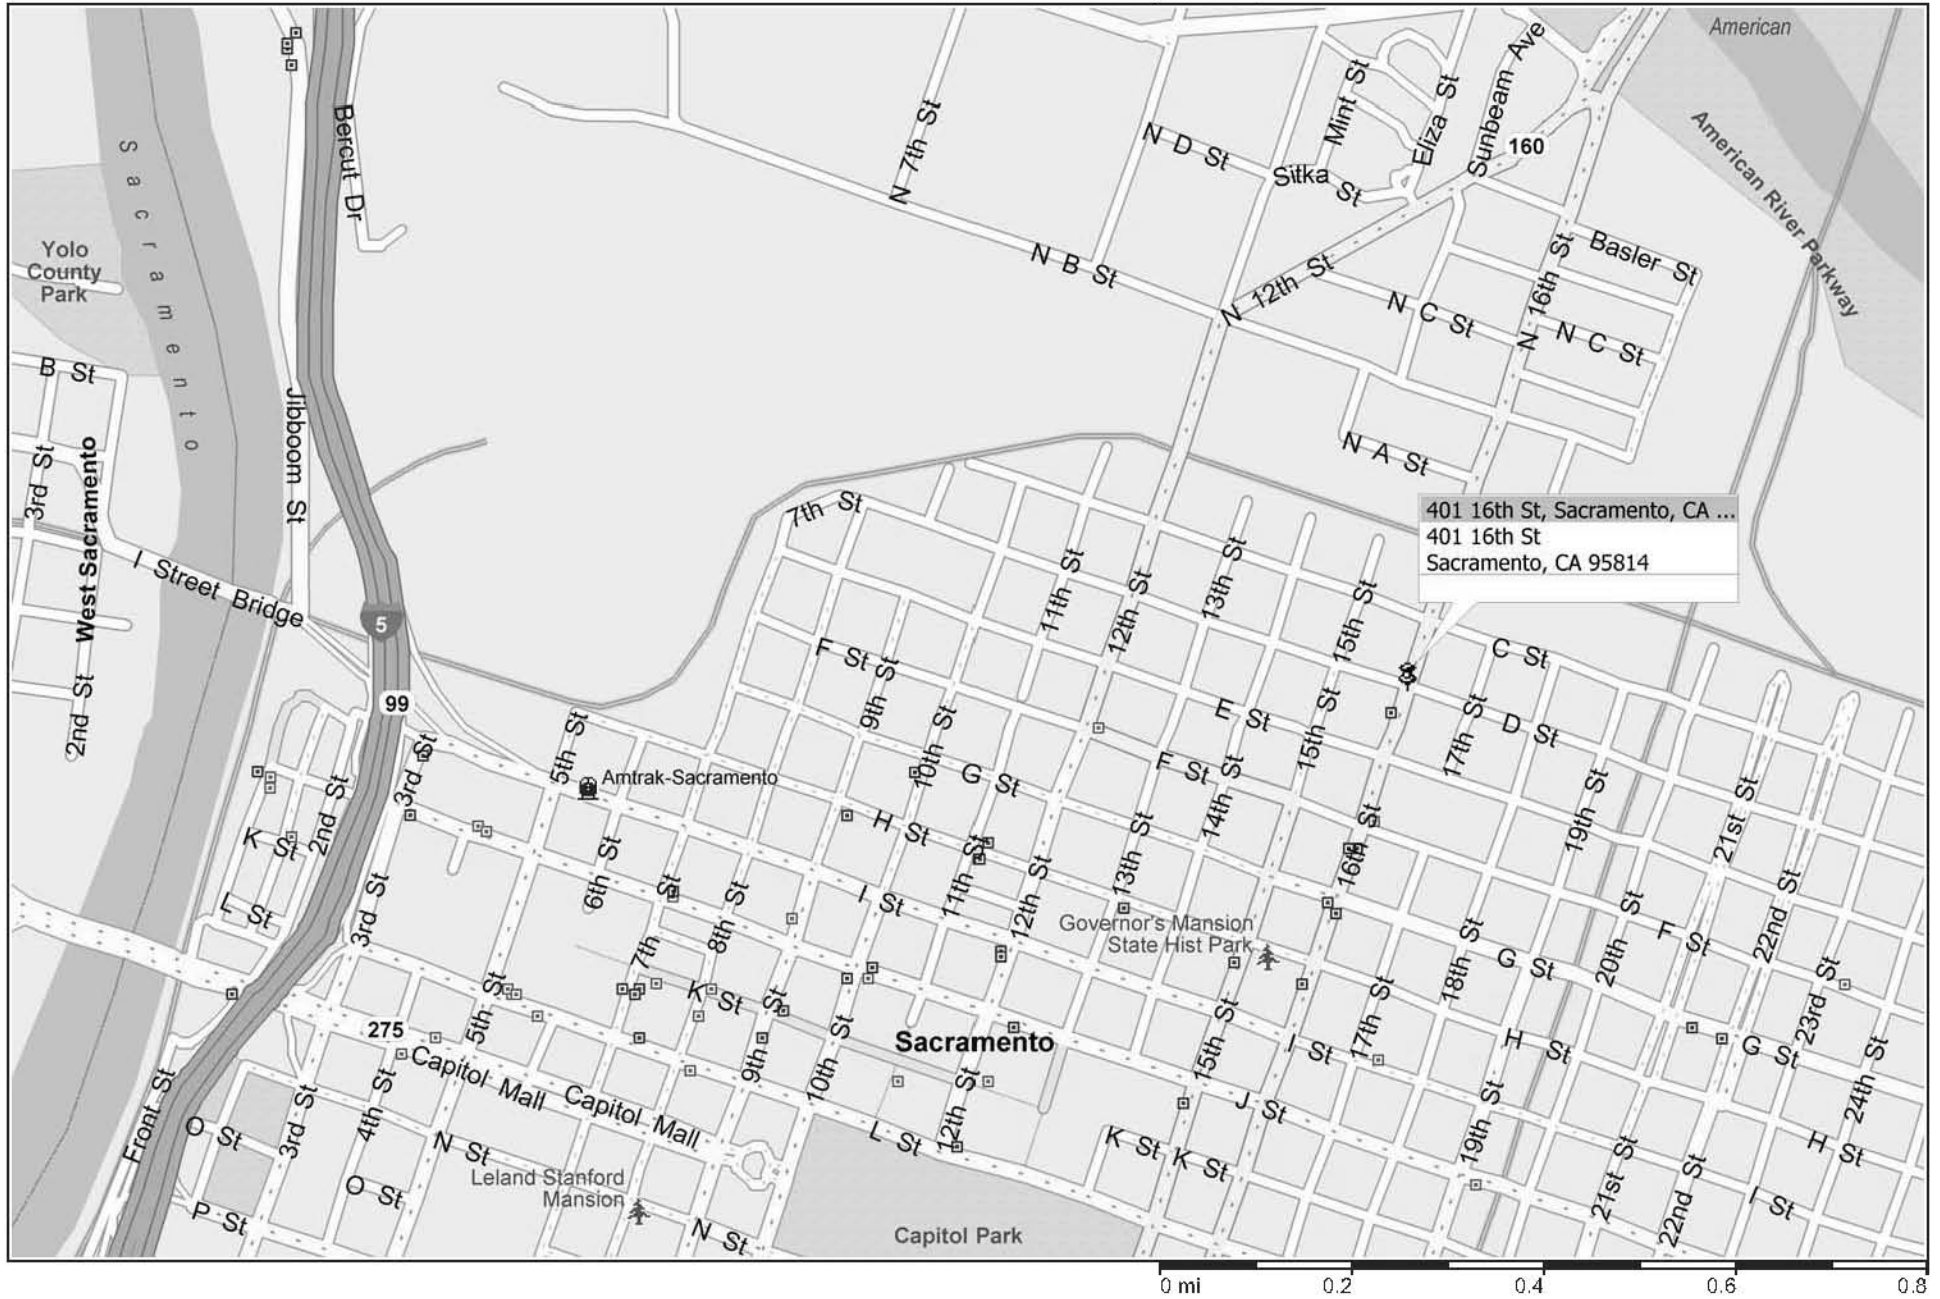

New Microsoft Streets and Trips Map

#432 THE VILLAGE @ WASHINGTON PARK- SACRAMENTO

TAKE 680 NORTH TO 80 EAST, TAKE THE CAPITAL CITY FWY 50 EAST, MERGE ONTO 5 NORTH, TAKE THE J ST EXIT TOWARDS DOWNTOWN, TRUN SLIGHT RIGHT ONTO J ST, TURN LEFT ON 16th ST, JOBSITE @ 401 16th ST.