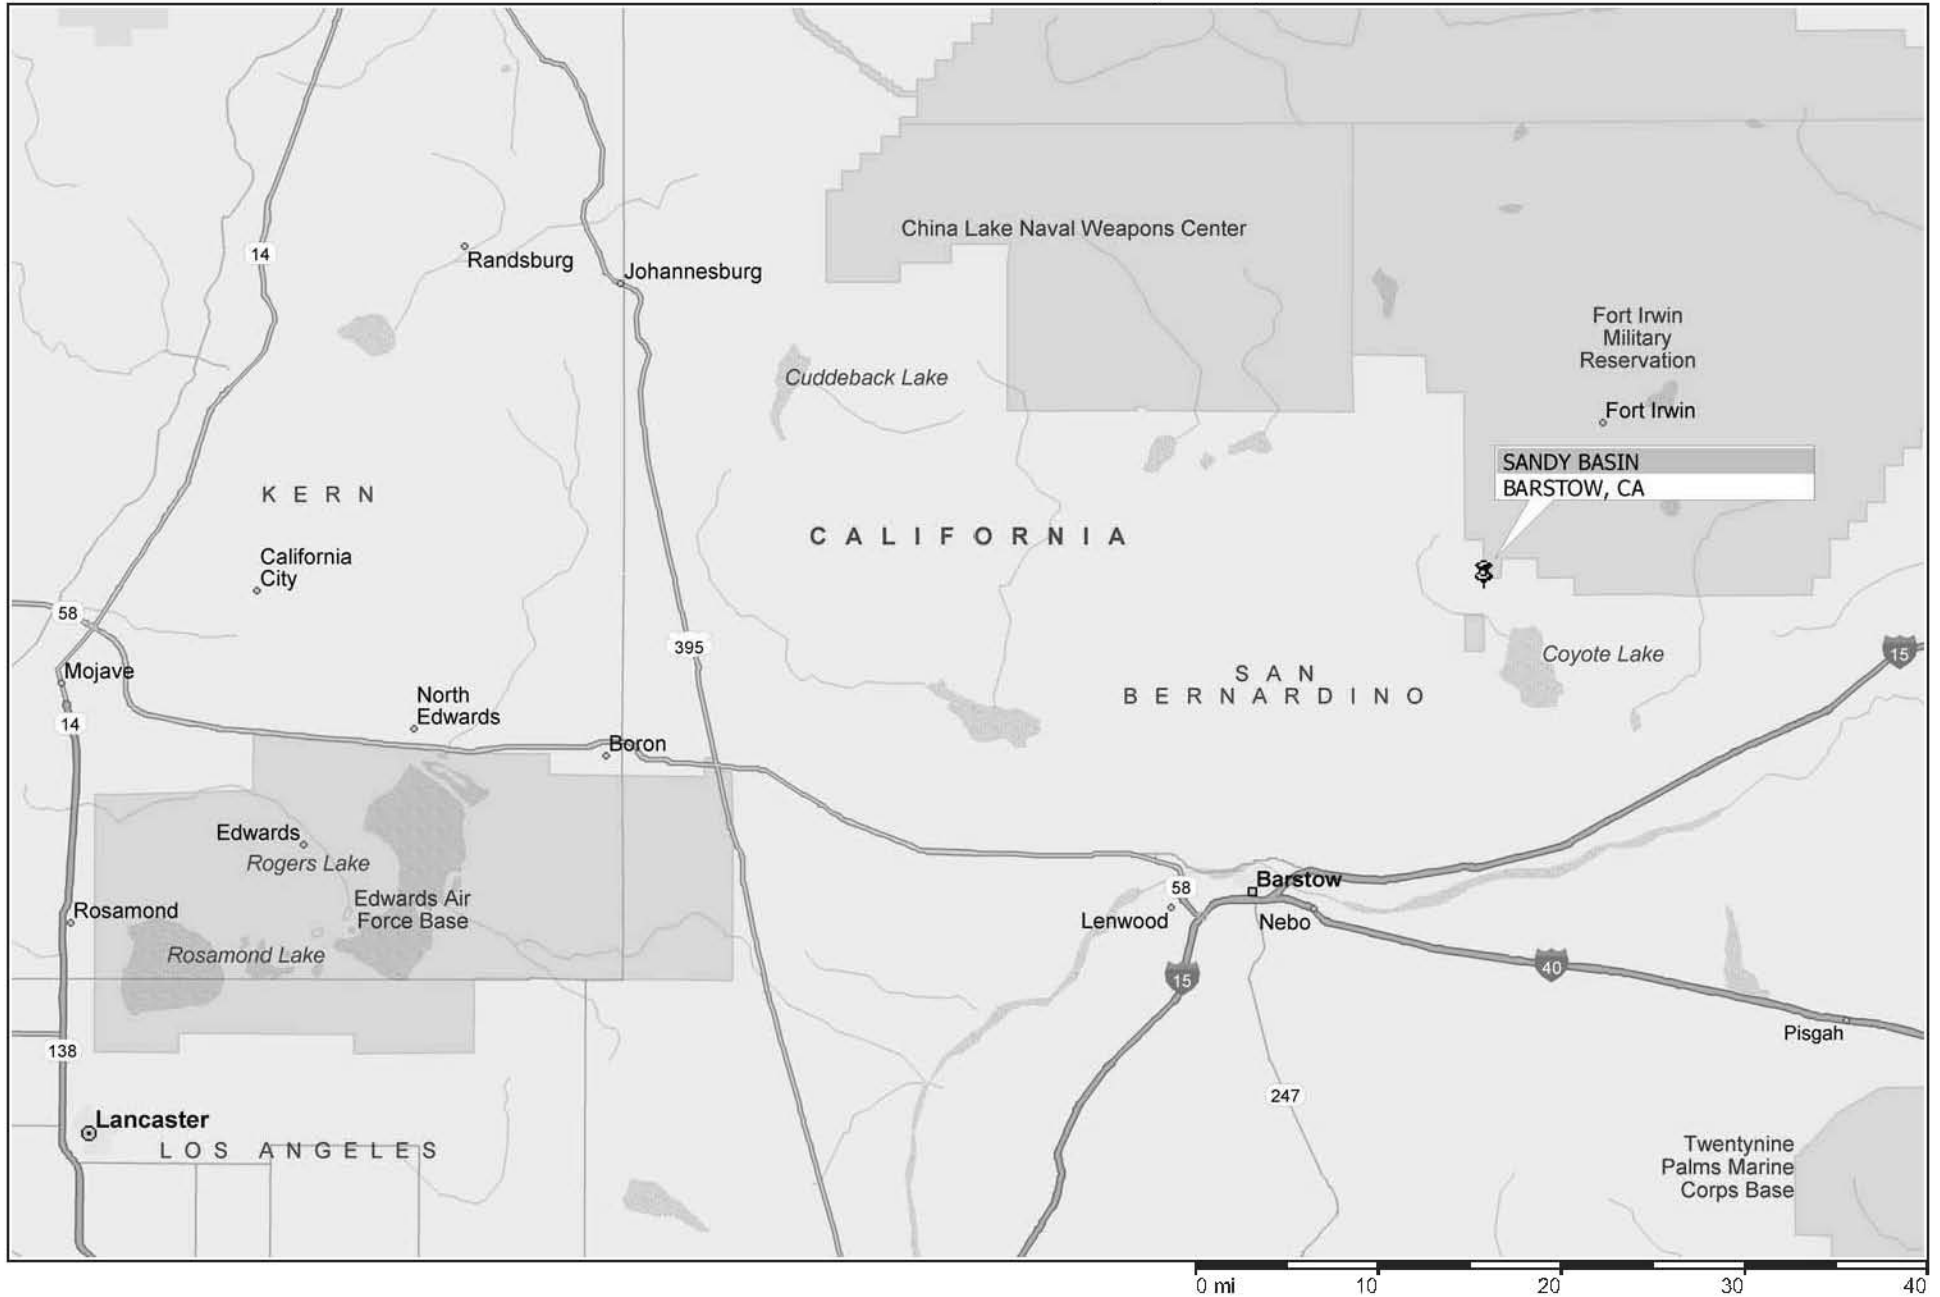

## New Microsoft Streets and Trips Map

#420 SANDY BASIN- BARSTOW

TAKE 580 EAST TO 5 SOUTH TO HWY 132 EAST TO MODESTO, THEN TAKE 99 SOUTH TO BAKERSFIELD, TAKE HWY 58 EAST TO BARSTOW, TAKE HWY 15 TOWARDS LAS VEGAS, TAKE A LEFT ON THE ROAD TO FORT IRWIN. "STOP @ THE GATES!!!"