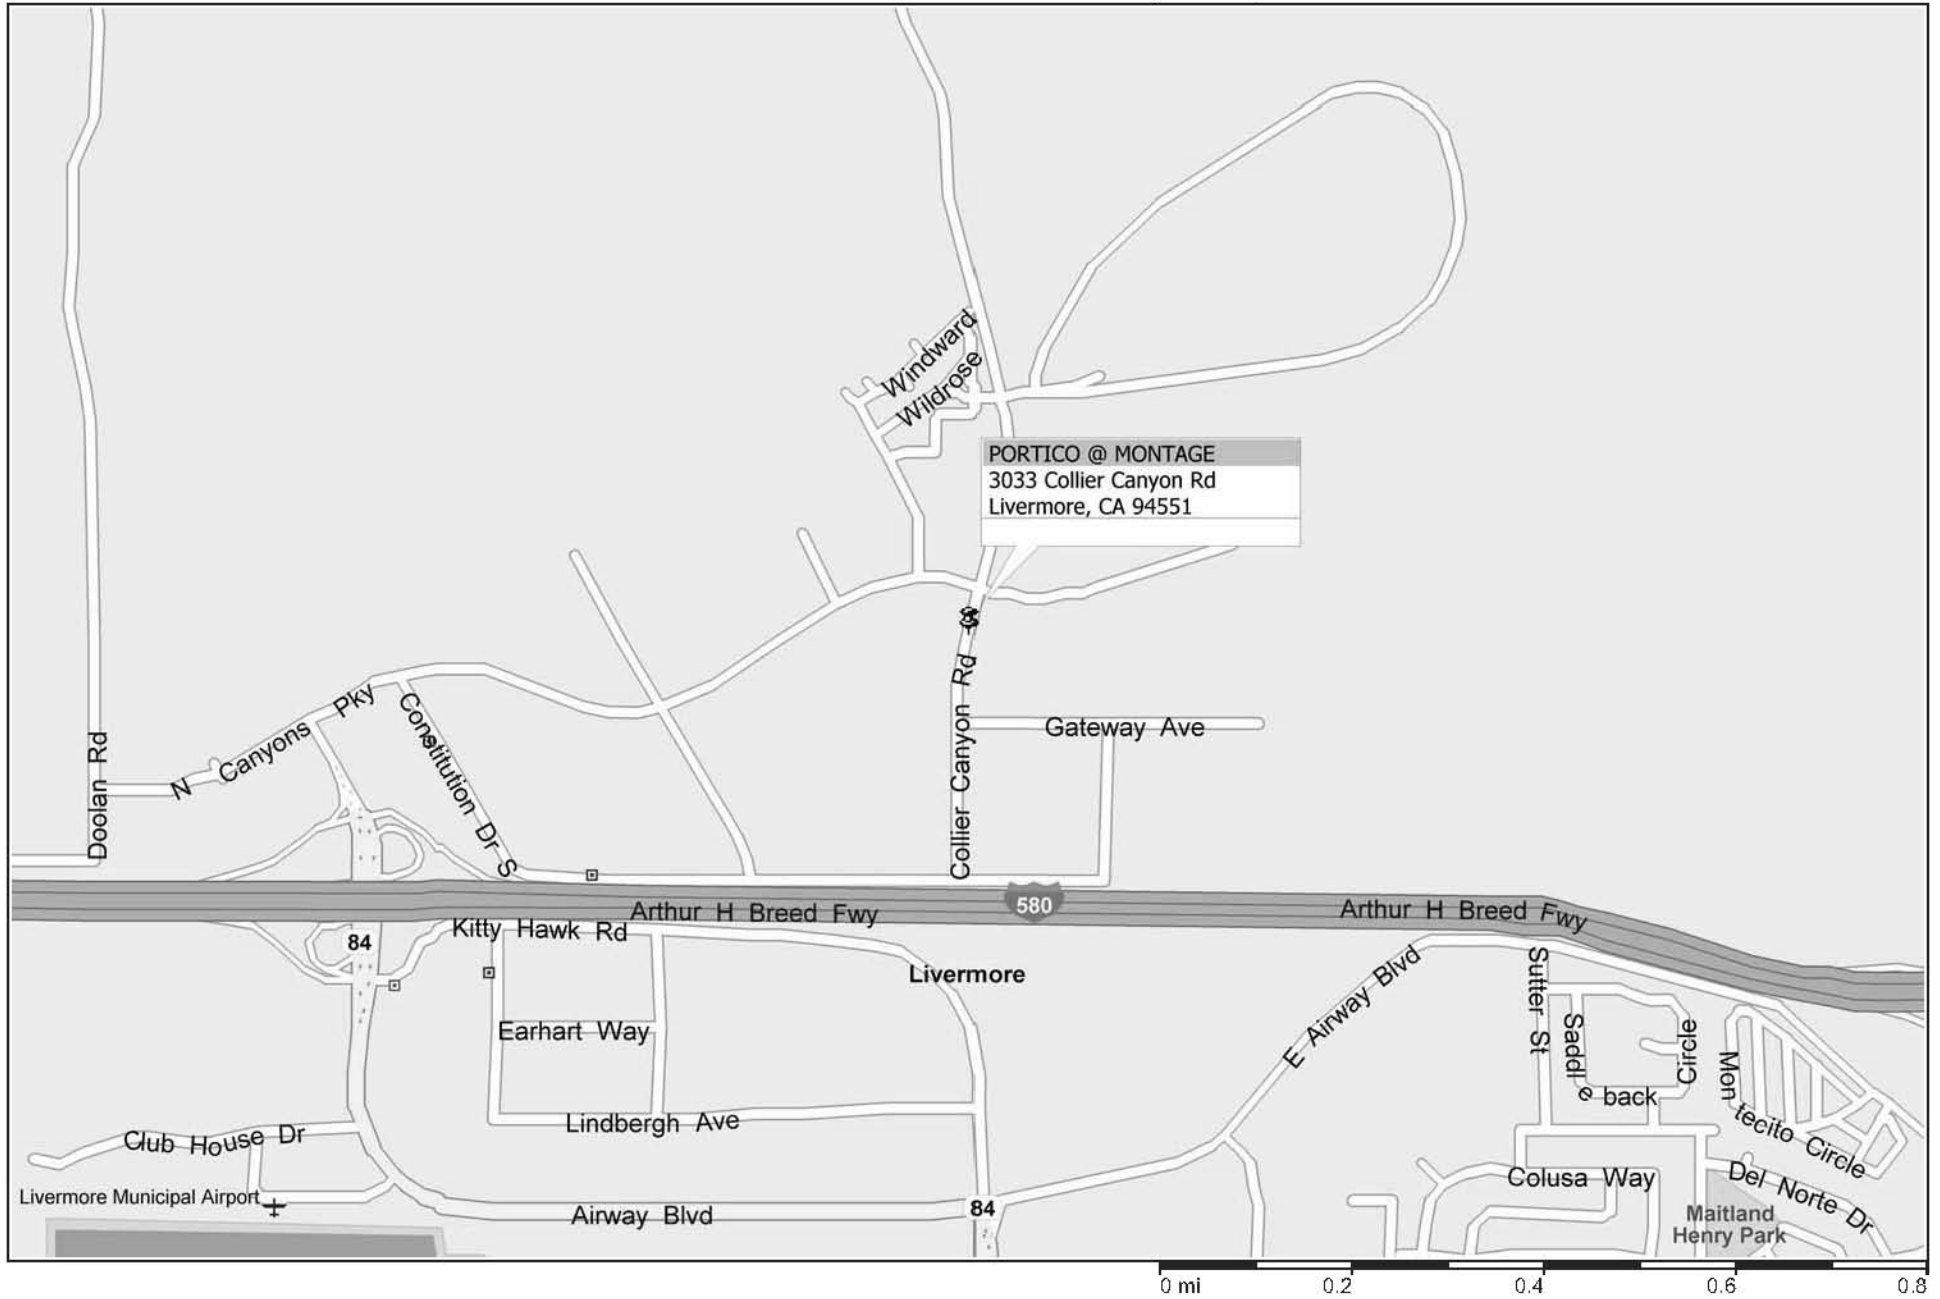

# New Microsoft Streets and Trips Map

#417 PORTICO @ MONTAGE- LIVERMORE

TAKE 580 EAST, EXIT ON AIRWAY BLVD TOWARDS COLLIER CANYON RD, TURN LEFT ON AIRWAY BLVD, TURN RIGHT ON N CANYONS PKWY, TURN LEFT ON COLLIER CANYON RD, JOBSITE IS RIGHT BEFORE LAS POSITAS COLLEGE ON THE RIGHT