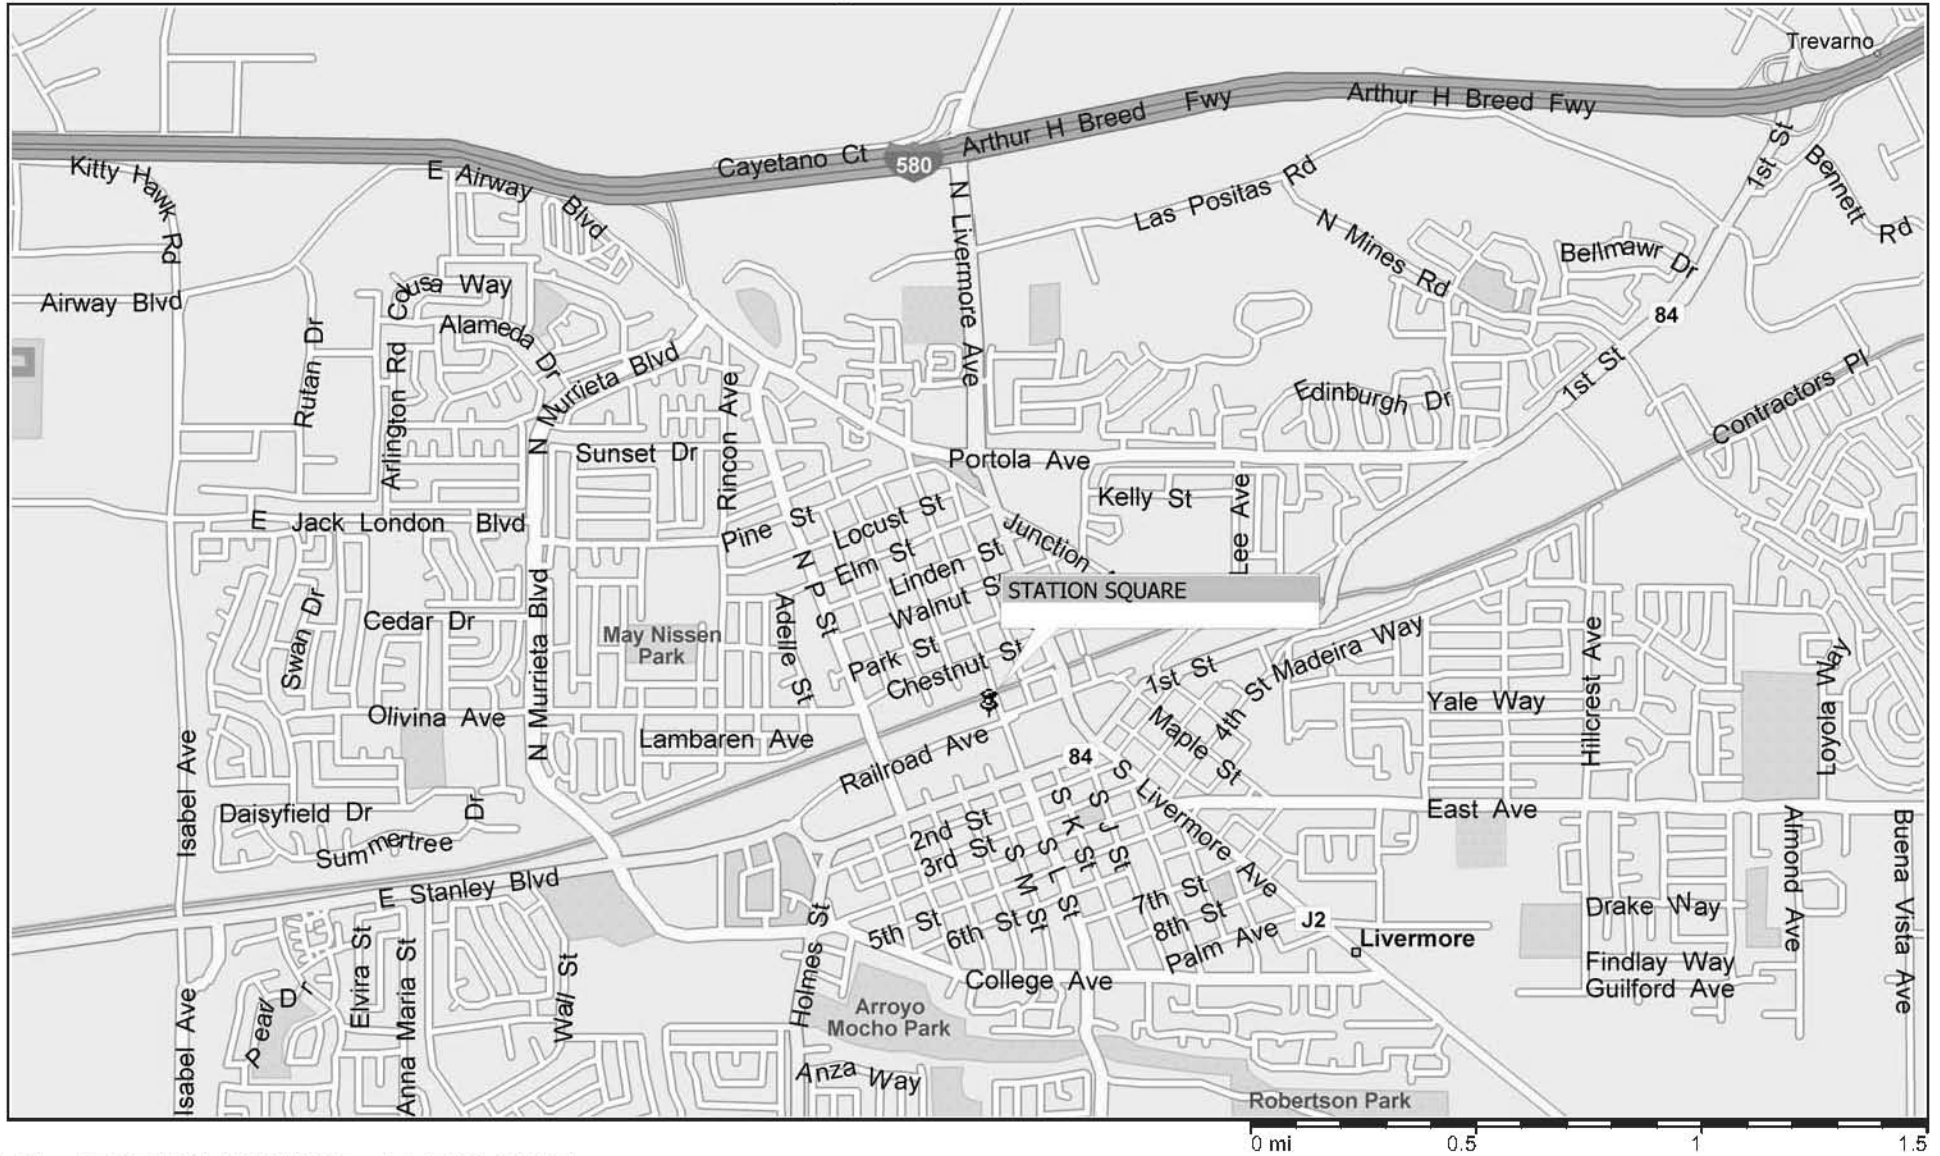

Livermore, California, United States

#362 - STATION SQUARE - LIVERMORE

680 SOUTH TO 580 EAST TO THE N. LIVERMORE EXIT SOUTH. TURN RIGHT ON RAILROAD AVENUE. THE JOB IS AT THE CORNER OF RAILROAD AVE AND N. L STREET.