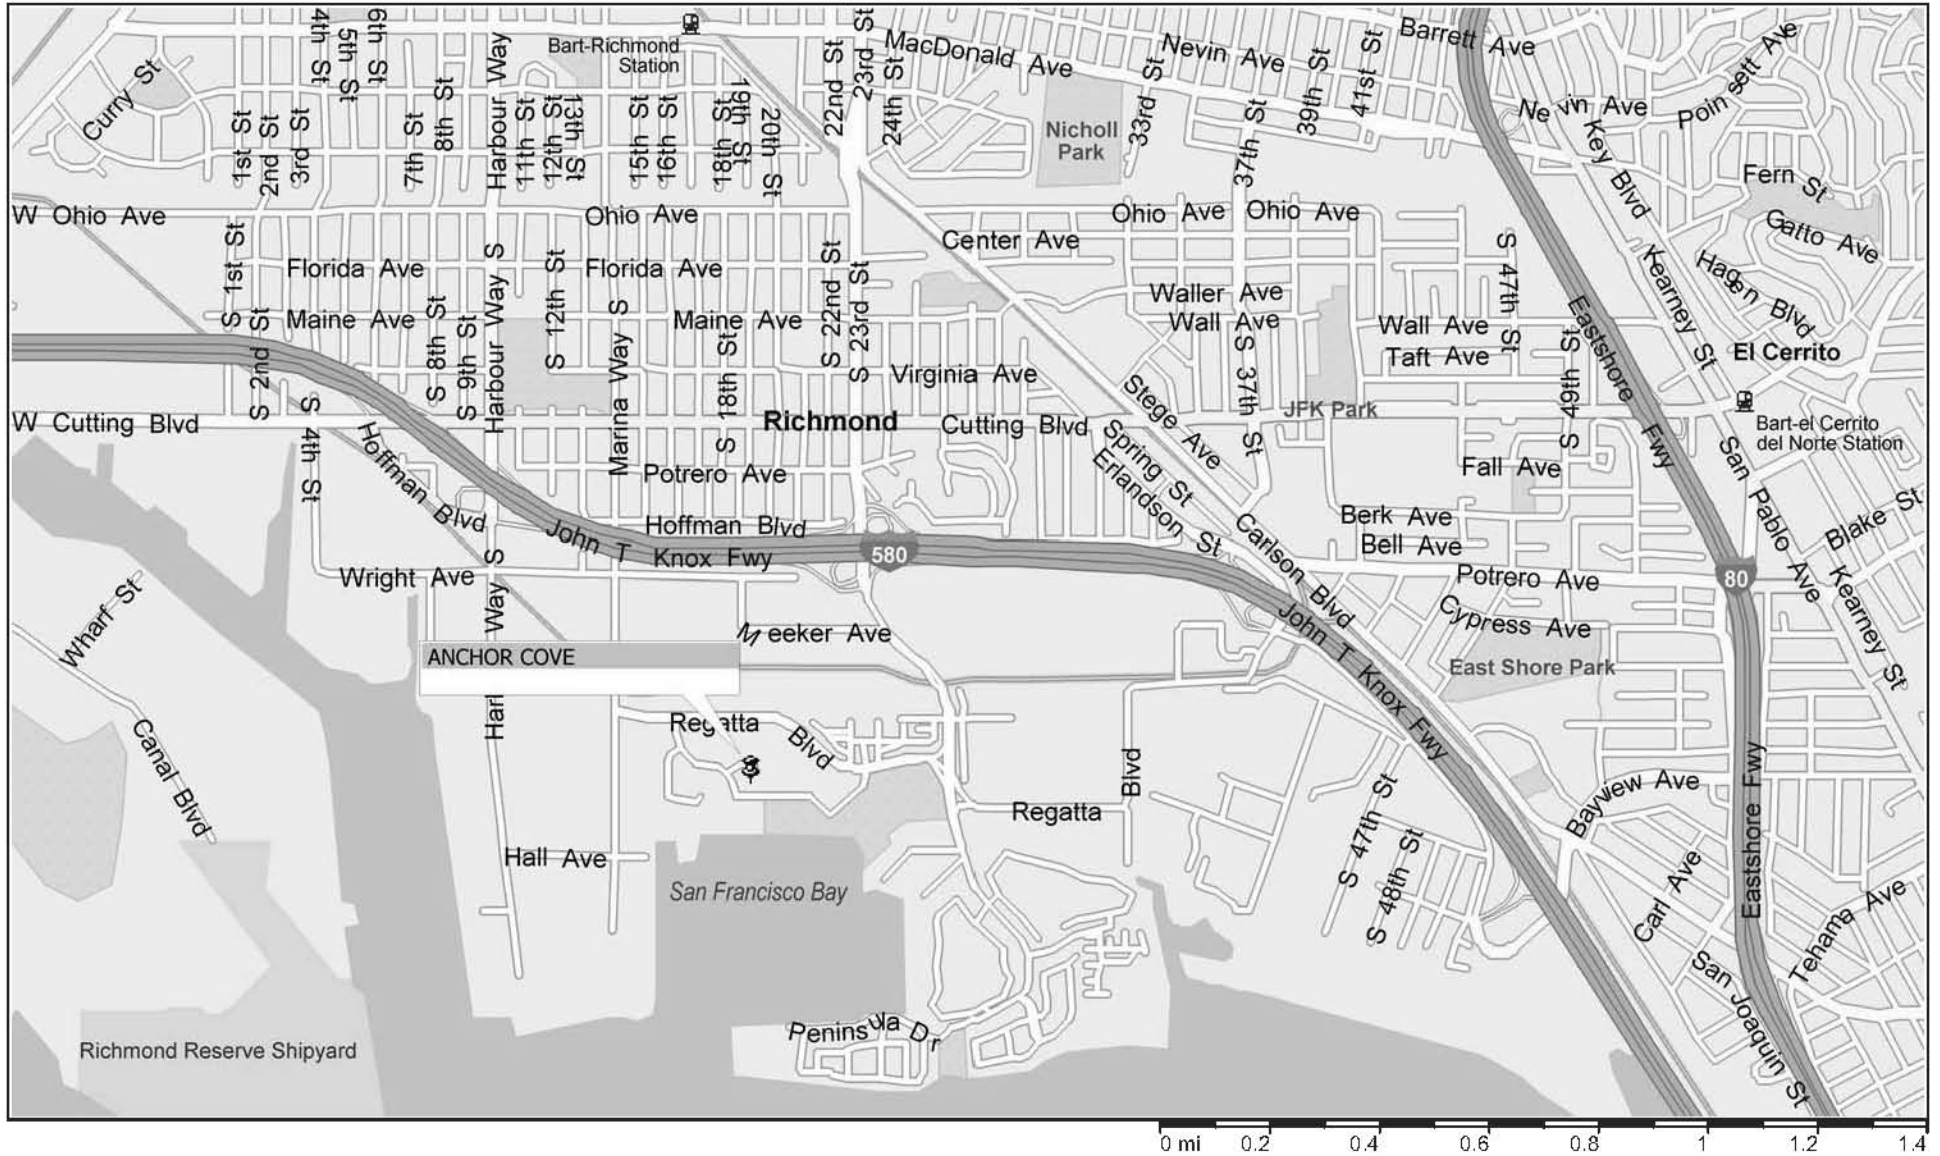

# Richmond, California, United States

## #350 - ANCHOR COVE - RICHMOND

680 NORTH TO HWY 4 WEST TO 80 WEST. TAKE THE CUTTING BLVD EXIT WEST. TURN LEFT ON 23RD STREET WHICH TURNS INTO MARINA BAY PKWY. RIGHT ON REGATTA BLVD, JOB IS ON REGATTA BLVD ON THE LEFT.